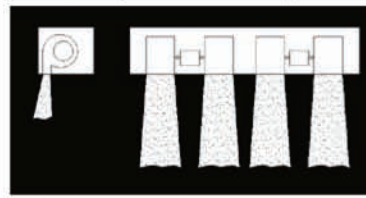

Competitors' Design

Most manufacturers angle the unit's blowers so that they are blowing directly out of the nozzle. This creates an uneven discharge as well as additional noise.