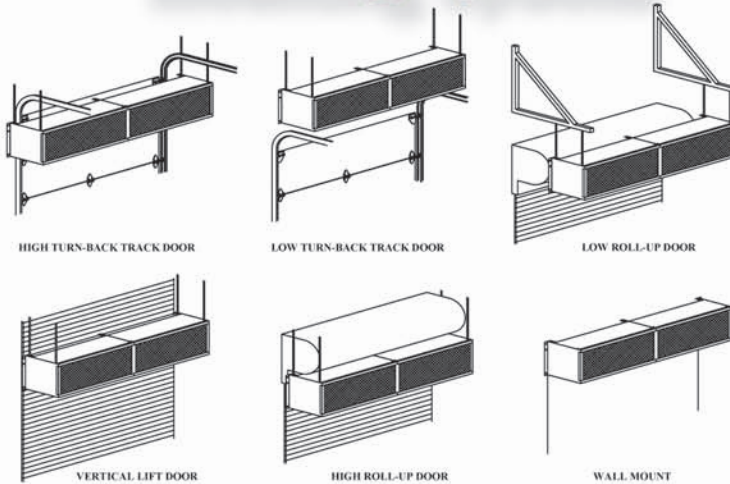

Mounting Options

MB 1,2,3 FAST Mount for Light Industrial Units

Bottom mounting bracket (1) attaches to wall.

Top mounting bracket (2) attaches to back of air curtain.

Air curtain is placed over bottom bracket and locks into place (3). Pre-punched hole pattern allows for universal mounting.

Weight of unit does not have to be supported while lags are installed. Use when air curtain mounting holes don't line up with wall studs or other structural supports.