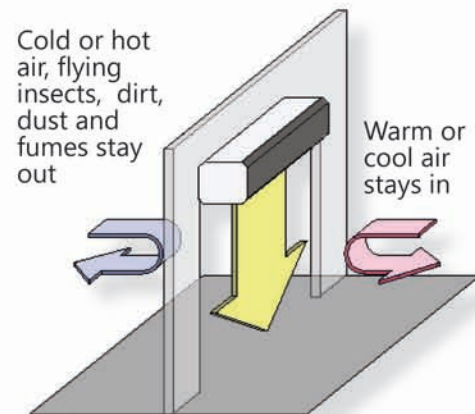

Air Curtains

Air Curtains Improve Efficiency at Doorways and Docks by Providing a Thermal Barrier that Separates One Environment From Another.

Air Curtains

Projects a 'Curtain' of Downward Moving Air Over the Opening of a Doorway, Dock or Window. This Wall of Air Reduces Infiltration of Air From One Side to the Other.

- ❖ Standard Corrosion Resistant Stainless Steel Construction
- ❖ Promotes Safety, by Providing an Unobstructed View of Busy Doorways
- ❖ Heavy Duty Direct Drive Motors for Longer Life
- ❖ Widths Ranging from 2.5' to 30' and Heights up to 30'
- ❖ Easy Installation
- ❖ Conserves Heat, Enhances Comfort and Maintains Temperature at Docks While Doors are Open
- ❖ Reduces Annoying and Unsanitary Flying Insects, Dust, Odors, Fumes and Other Contaminants from Entering Buildings
- ❖ Reduces Wind and Infiltration of Outside Air into Heated or Air Conditioned Areas
- ❖ Works in Tandem with High-Cycle Doors
- ❖ Motor/Blower Plate is All in One Removable Assembly for Ease of Service